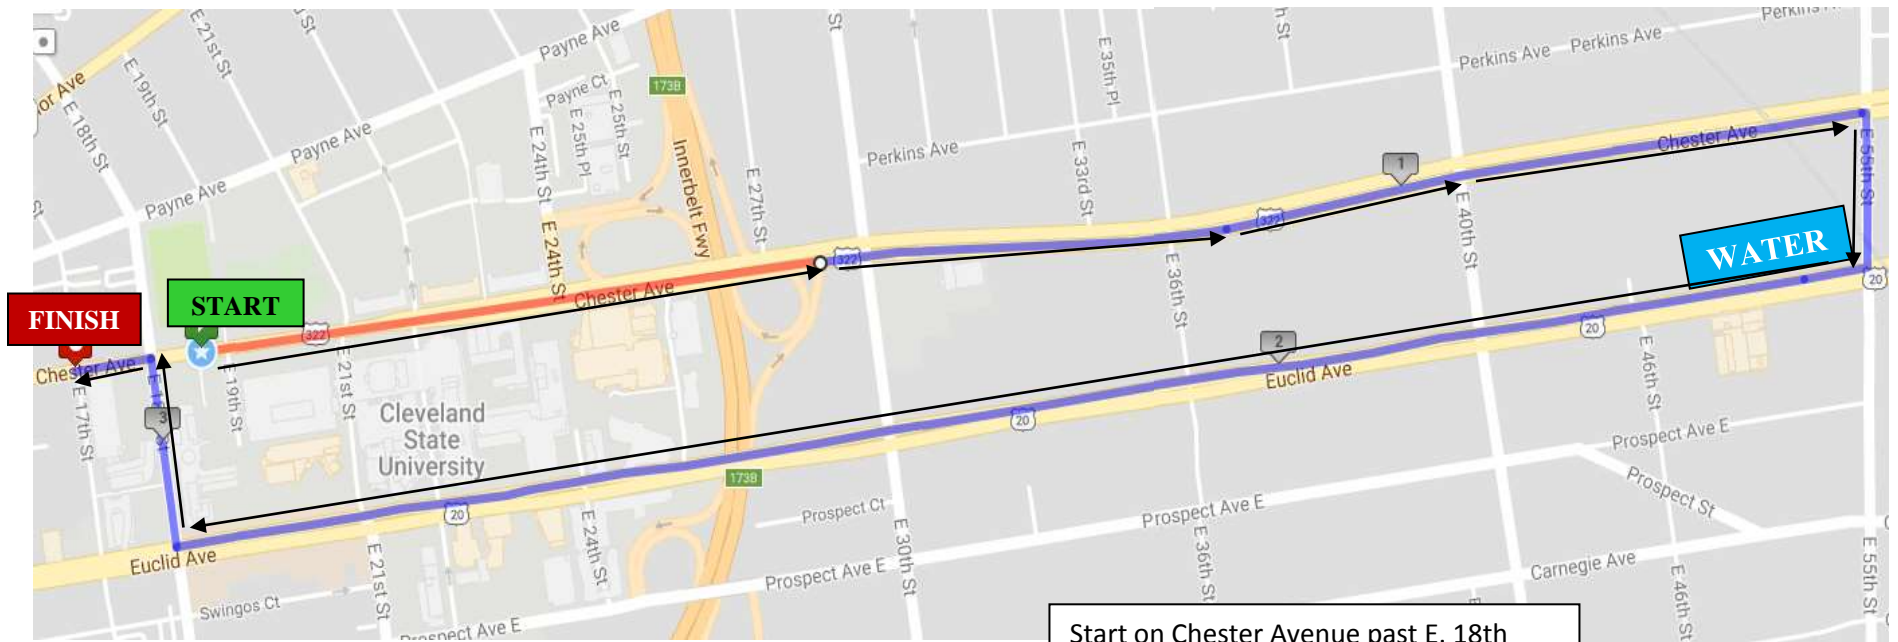

Chili Bowl Classic 5k

- Start on Chester Avenue past E. 18th
- Continue on Chester Avenue
- Turn right onto East 55th street
- Turn right onto Euclid Avenue
- Turn right onto East 18th Street
- Turn left onto Chester Avenue to finish at Hofbräuhaus